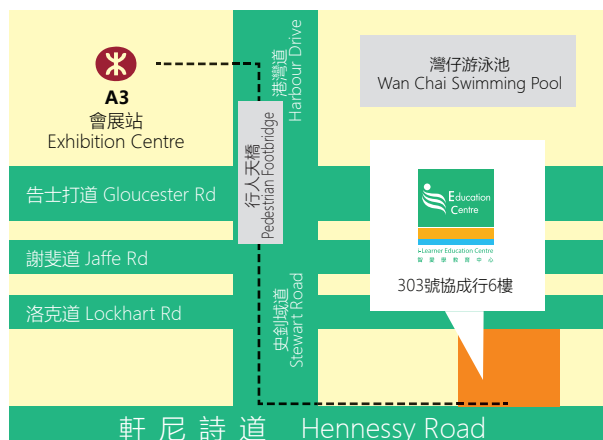

i-Learner Education Centre (Tsim Sha Tsui) 尖沙咀中心

The i-Learner Tsim Sha Tsui centre **covers 2 floors** of the Ritz Plaza building. The centre offers English, Chinese, Maths, Latin, and Spanish courses and is supplemented with a library and tablets that facilitate the use of electronic resources.

地址: 2/F Ritz Plaza, 122 Austin Road,
Tsim Sha Tsui, Kowloon, Hong Kong
香港九龍尖沙咀柯士甸道122號2樓

電話: **3113 8815**

WhatsApp: **9049 3014**

學校註冊編號: **585513**

i-Learner Education Centre (Hong Kong Island) 灣仔中心

The i-Learner Wan Chai centre is located on the 6/F of the OfficePlus building. The centre offers English, Chinese and Spanish courses and is equipped with multiple tablets that facilitates the use of electronic resources. There is also a small reading corner that serves to entertain both parents and students as they wait for classes.